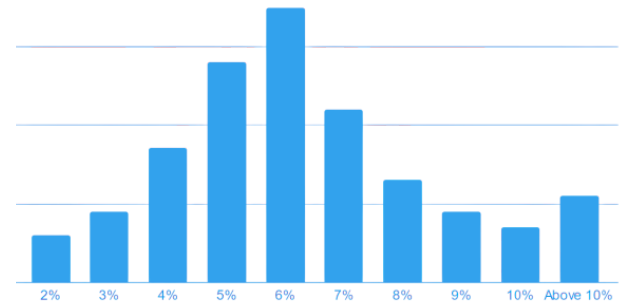

Upto 10% Grade Improvement

Study Skills

Understand Top 5 Study Method and revision pattern Tailor-made specific suggestions for Prelims, Mains and Interview

UPSC/MPSC Success = (Academics) X Psychological Readiness

We at "Neuflex Talent" believe that a career as a journey can be better understood only by taking into consideration multiple aspects of personality such as aptitude, attitude, emotional strength, memory etc (innate) with peer review as well as the most suitable study methods (acquired) for an individual. In short Gestalt Test is an "Edge solution" and not a "Point solution." In Gestalt tests, we measure not just 4 or 5, but 21 different aspects of personality! Thousands of students have already benefited from this test. Great investment for your successful future!